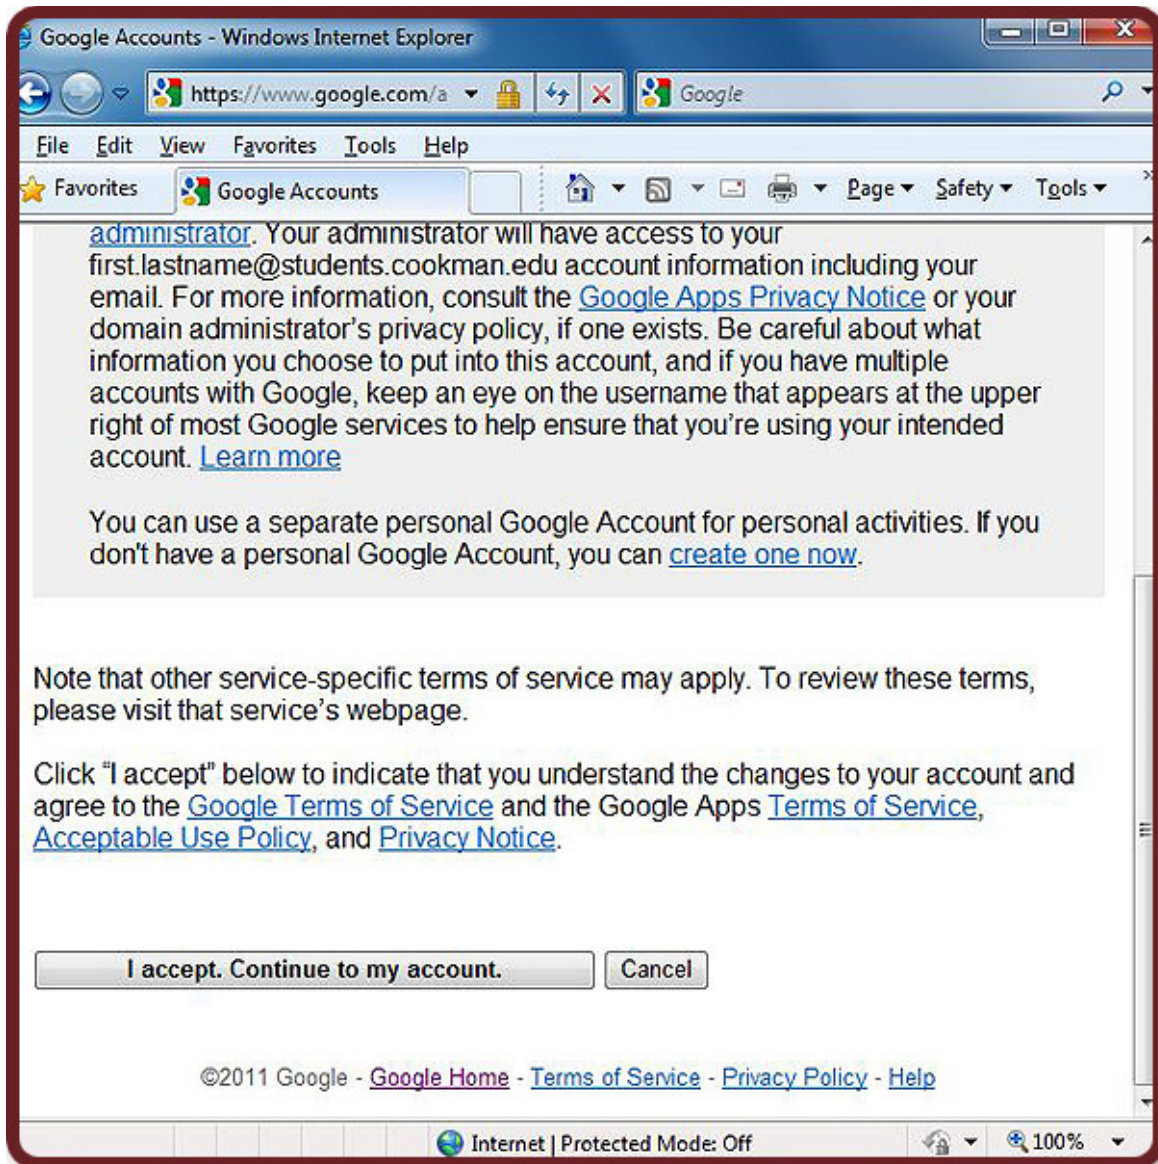

Steps to Login (STUDENTS)

B-CU **STUDENT** email addresses are changing! All students will begin to login to view their email by going to mail.students.cookman.edu.

The screenshot shows a web browser window titled "Bethune-Cookman University Student Email System - Windows Internet Explorer". The address bar shows "mail.students.cookman.edu". The page features the university's logo and a welcome message: "Welcome to Bethune-Cookman University Student Email System".

The login form is highlighted in orange and contains the following fields and instructions:

- Sign in to your account at **Bethune-Cookman University Student Email System**
- Username: @students.cookman.edu
- Password:
- Enter the correct password above and then type the characters you see in the picture below.
- Image: A green cursive word "giselycept" on a white background.
- 
- Enter the letters as they are shown in the image above. Letters are not case-sensitive.
- Stay signed in
-

A yellow box at the bottom right contains a "New!" announcement: "New! One-stop information sharing with [Google Sites](#). Building a site is as simple as editing a document, and you don't need".

The browser's status bar at the bottom shows "Internet | Protected Mode: Off" and a zoom level of "100%".