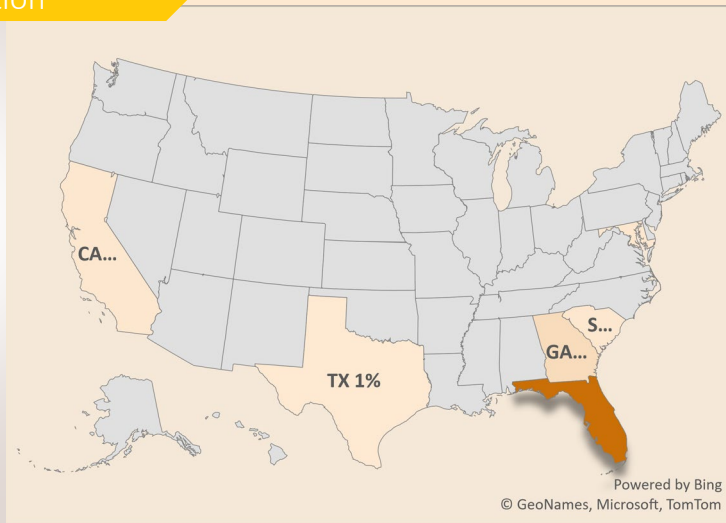

950

Average ACT

17

Geographical Location

Majority of our students come from:

- FL - 74%
- GA - 9%
- SC - 2%
- CA - 2%
- MD - 2%
- TX - 1%

First Year Students

Additional Facts: